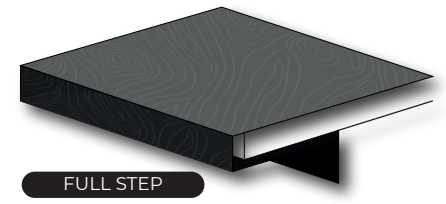

Square Steps

Double Rounded Steps

Custom Made Steps

OUR ADVANTAGE

Not only you can pick from our 3 standard step shapes but also you can customize nosing dimensions. For a smoother finish, order our unique full step: a wider plank that covers the full run of your staircase.

Full Steps

Just available only in colors from Deco54 and Keys Collection all shapes.

Full vs Regular Steps

FULL STEP

Construction

Construction	With Nose		L Shape		Double Edge		Triple Edge		Material
Shape	Regular	Full Step	Regular	Full Step	Regular	Full Step	Regular	Full Step	
Double Rounded	✓	✓	✓	✓	✗	✗	✗	✗	SPC Vinyl
Square	✓	✓	✓	✓	✓	✓	✓	✓	Laminate Hardwood SPC Vinyl